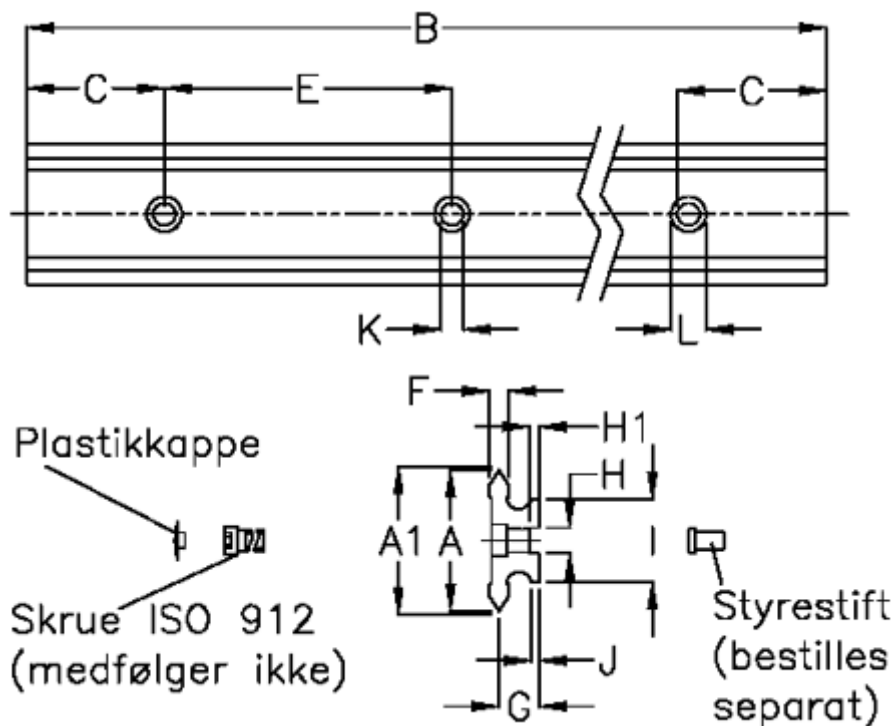

Article number: 057120230561

Description: Hepco GV3 slide NV 20 L3056 P1
with counterbored holes

Measures

A	= 20	G	= 8.0	Weight kg/1000 = 1.00
A1	= 20.37	H	= 5	
B	= 3056	H1	= 2.0	
C	= 43.0	I	= 12.0	
E	= 90	J	= 1.75	
F	= 4.21	K	= 4.5	
For bearing	= J18	L	= 8 x 4.1	
For guide pin	= SDP5	Precision type	= P1	